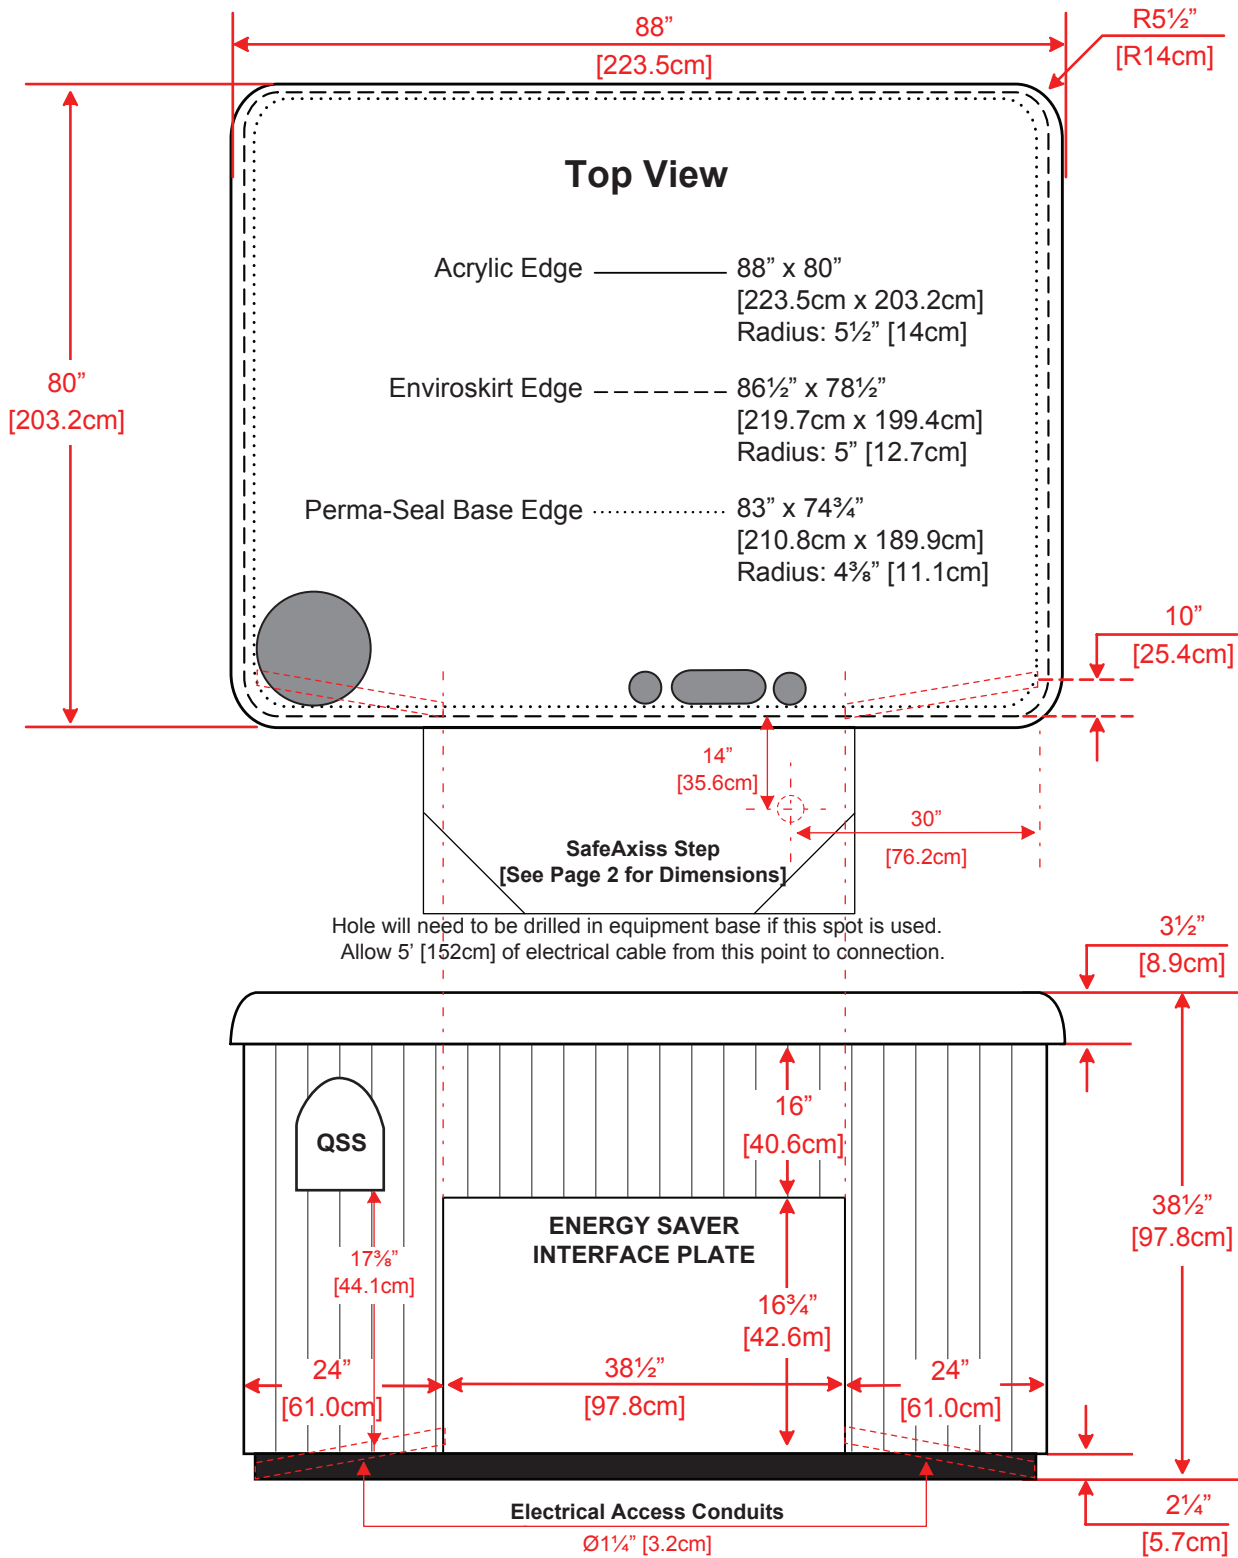

BEACHCOMBER HOT TUB EXTERIOR DIMENSIONS

350 HYBRID

* All dimensions are approximate and vary from hot tub to hot tub. For custom applications, all dimensions should be verified with your local store. Dimensions represented above apply to all hot tubs manufactured on or after November 1, 2013.

Laval Beachcomber Development Centre
1-866-389-7878 Ext. 105

SAFEAXISS STEP EXTERIOR DIMENSIONS

ALL HYBRID

* All dimensions are approximate and vary from hot tub to hot tub. For custom applications, all dimensions should be verified with your local store. Dimensions represented above apply to all hot tubs manufactured on or after November 1, 2013.