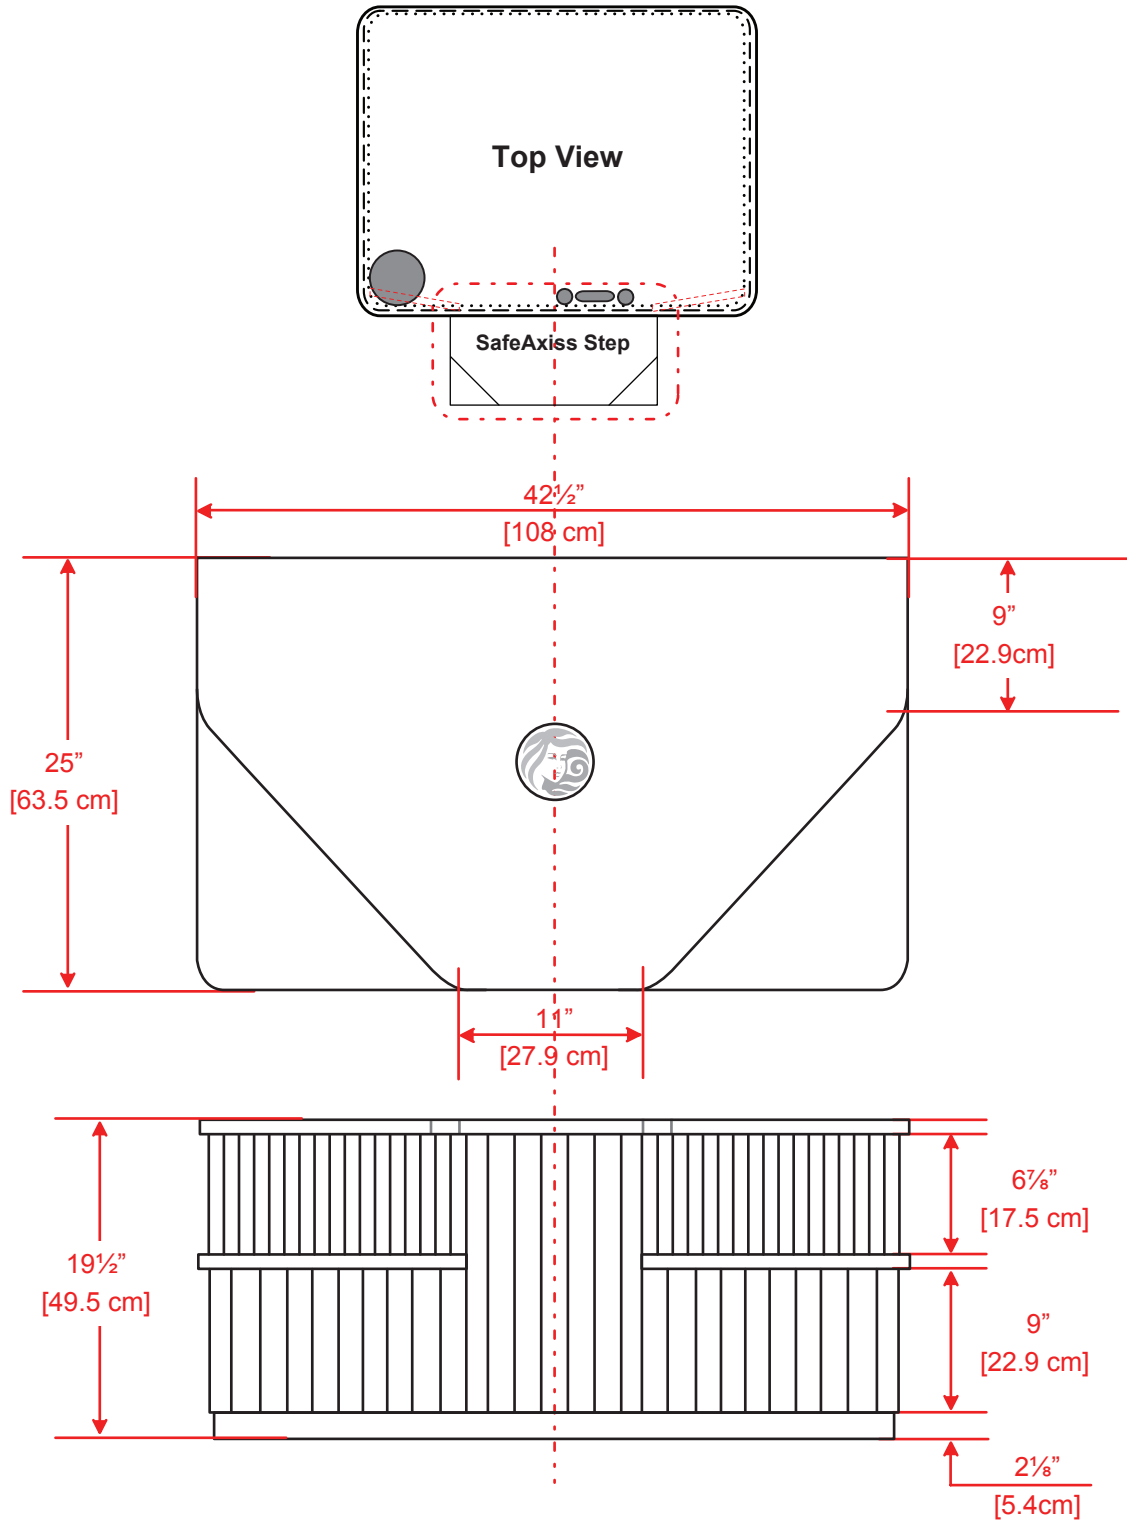

BEACHCOMBER HOT TUB EXTERIOR DIMENSIONS

350 HYBRID

* All dimensions are approximate and vary from hot tub to hot tub. For custom applications, all dimensions should be verified with your local store. Dimensions represented above apply to all hot tubs manufactured on or after November 1, 2013.

Laval Beachcomber Development Centre
1-866-389-7878 Ext. 105

SAFEAXISS STEP EXTERIOR DIMENSIONS

ALL HYBRID

* All dimensions are approximate and vary from hot tub to hot tub. For custom applications, all dimensions should be verified with your local store. Dimensions represented above apply to all hot tubs manufactured on or after November 1, 2013.