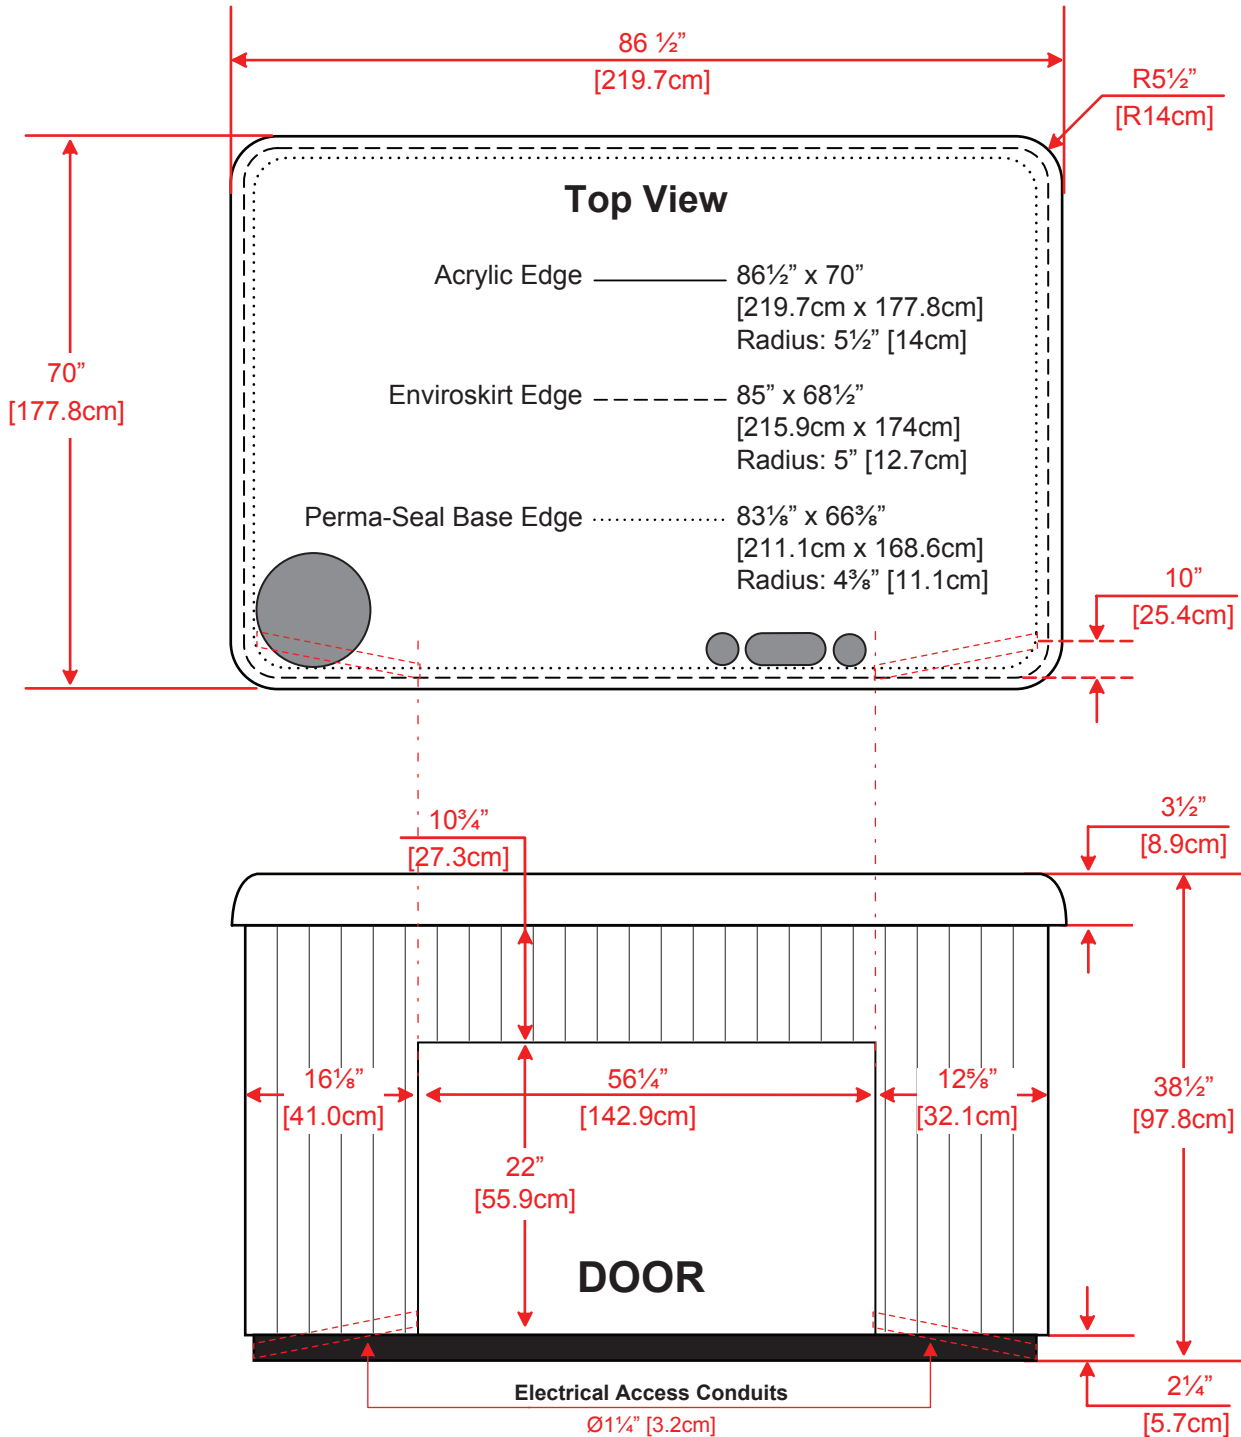

BEACHCOMBER HOT TUB EXTERIOR DIMENSIONS

715 LEEP

* All dimensions are approximate and vary from hot tub to hot tub. For custom applications, all dimensions should be verified with your local store. Dimensions represented above apply to all hot tubs manufactured on or after November 1, 2013.