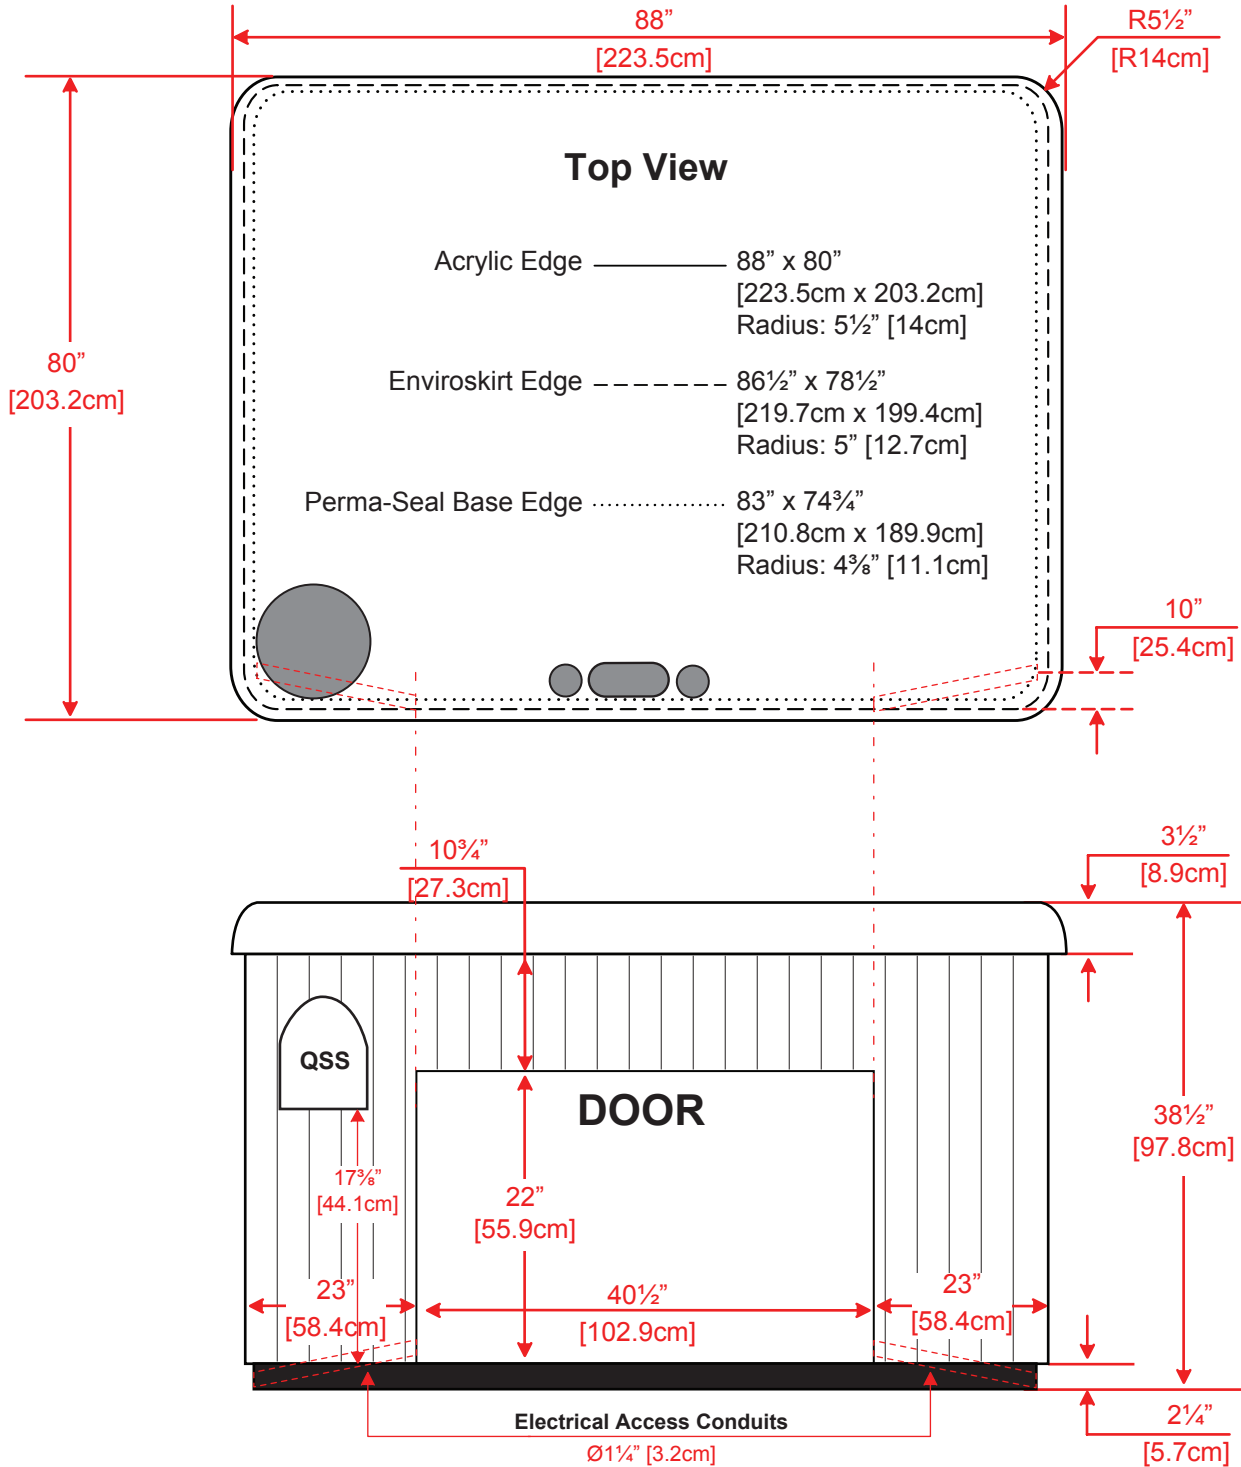

# BEACHCOMBER HOT TUB EXTERIOR DIMENSIONS

# 550 LEEP

\* All dimensions are approximate and vary from hot tub to hot tub. For custom applications, all dimensions should be verified with your local store. Dimensions represented above apply to all hot tubs manufactured on or after November 1, 2013.