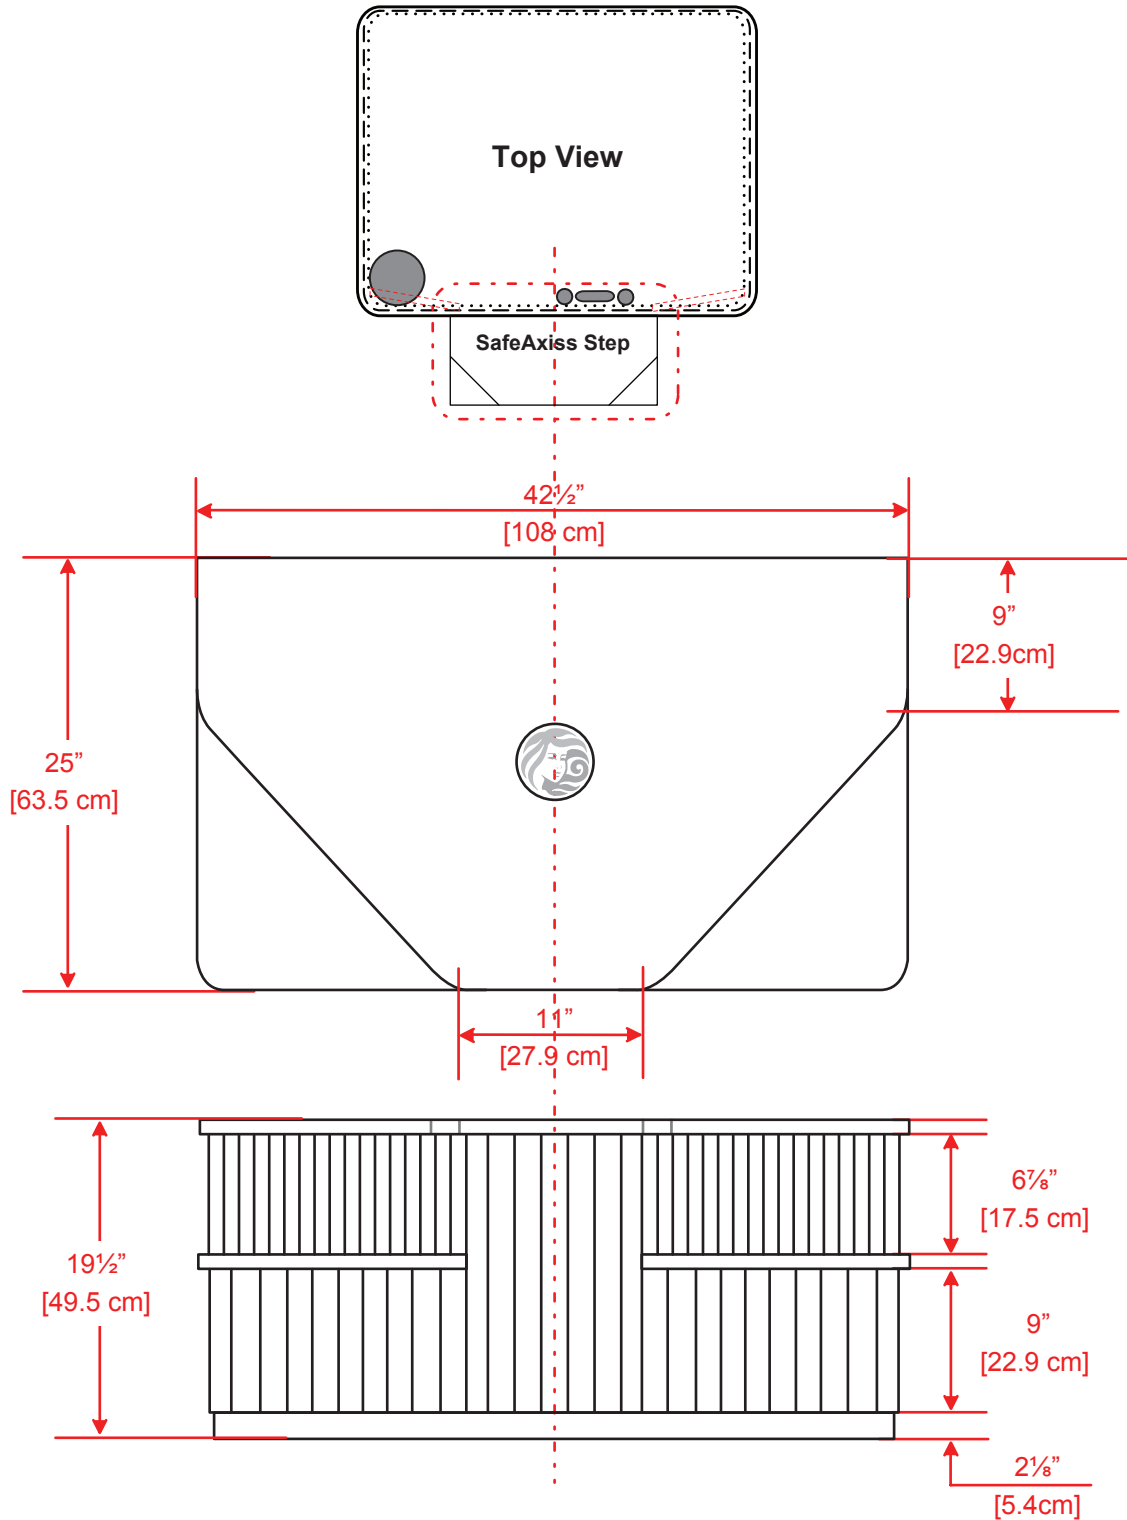

BEACHCOMBER HOT TUB EXTERIOR DIMENSIONS

580 HYBRID

* All dimensions are approximate and vary from hot tub to hot tub. For custom applications, all dimensions should be verified with your local store. Dimensions represented above apply to all hot tubs manufactured on or after November 1, 2013.

Laval Beachcomber Development Centre
1-866-389-7878 Ext. 105

SAFEAXISS STEP EXTERIOR DIMENSIONS

ALL HYBRID

* All dimensions are approximate and vary from hot tub to hot tub. For custom applications, all dimensions should be verified with your local store. Dimensions represented above apply to all hot tubs manufactured on or after November 1, 2013.