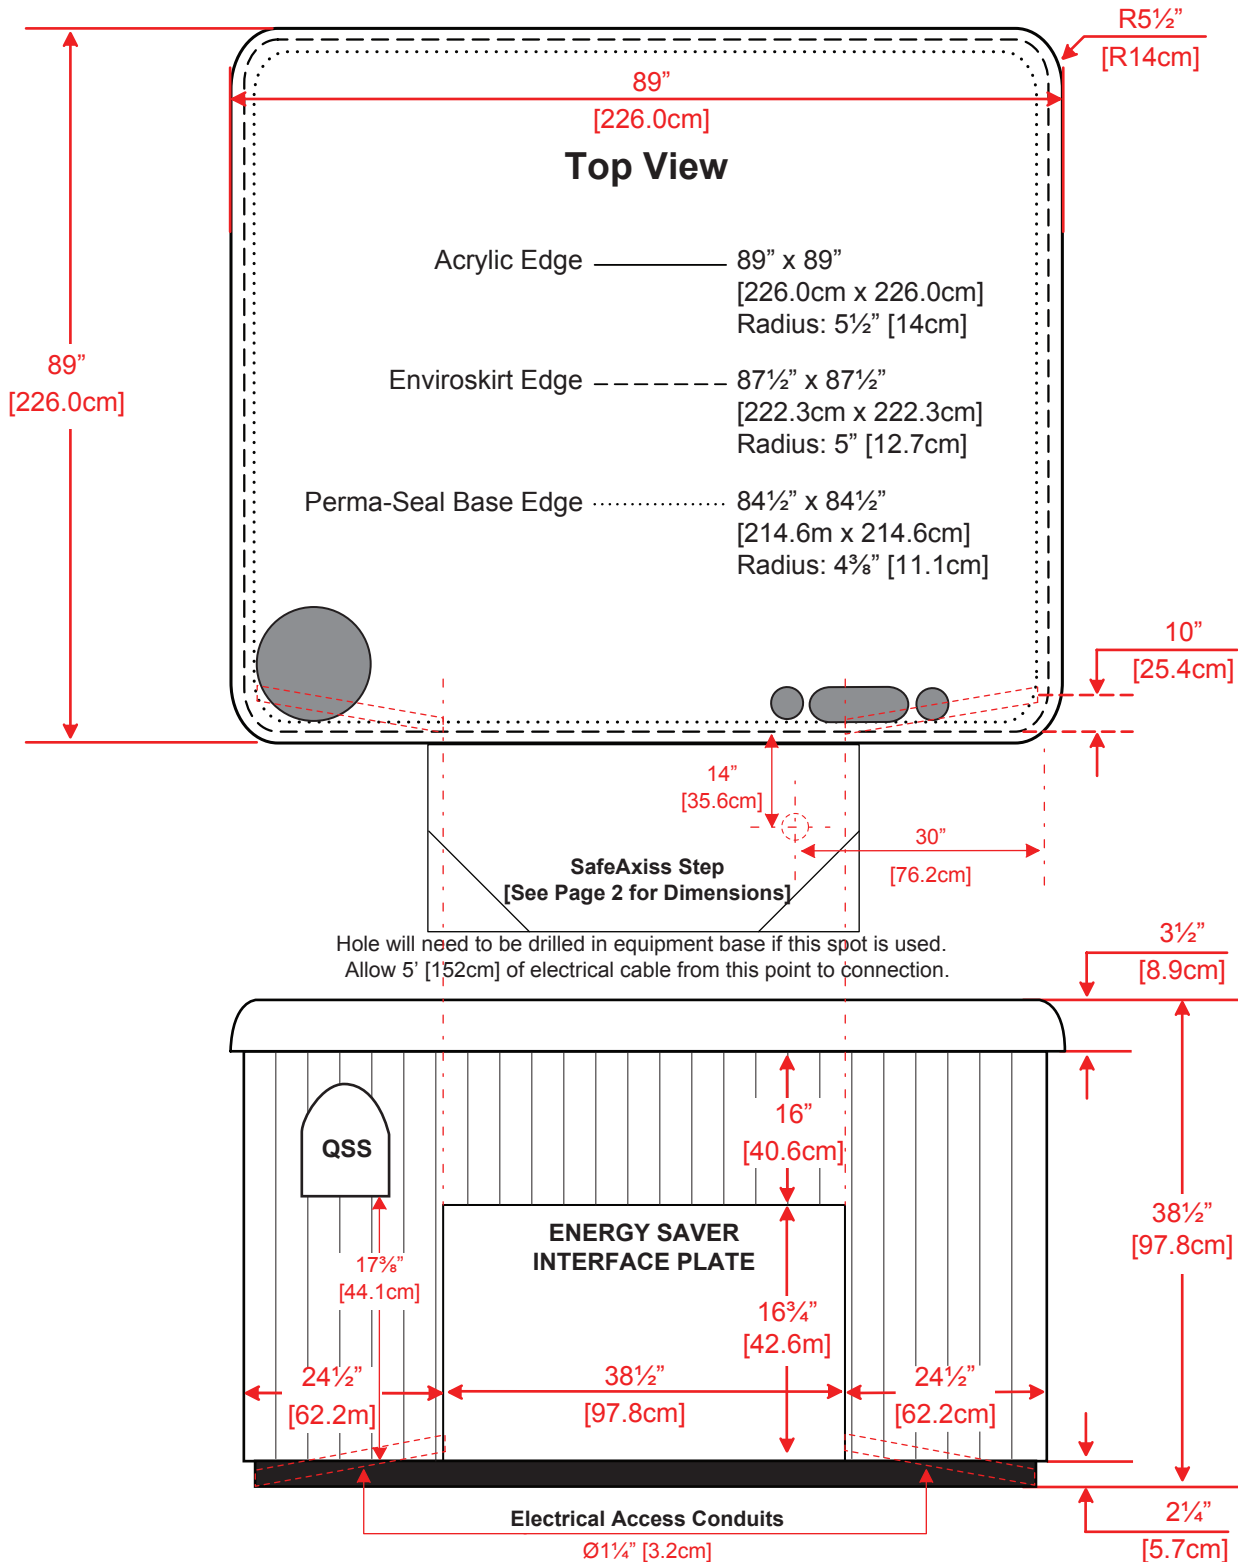

BEACHCOMBER HOT TUB EXTERIOR DIMENSIONS

580 HYBRID

* All dimensions are approximate and vary from hot tub to hot tub. For custom applications, all dimensions should be verified with your local store. Dimensions represented above apply to all hot tubs manufactured on or after November 1, 2013.

Laval Beachcomber Development Centre
1-866-389-7878 Ext. 105

SAFEAXISS STEP EXTERIOR DIMENSIONS

ALL HYBRID

* All dimensions are approximate and vary from hot tub to hot tub. For custom applications, all dimensions should be verified with your local store. Dimensions represented above apply to all hot tubs manufactured on or after November 1, 2013.