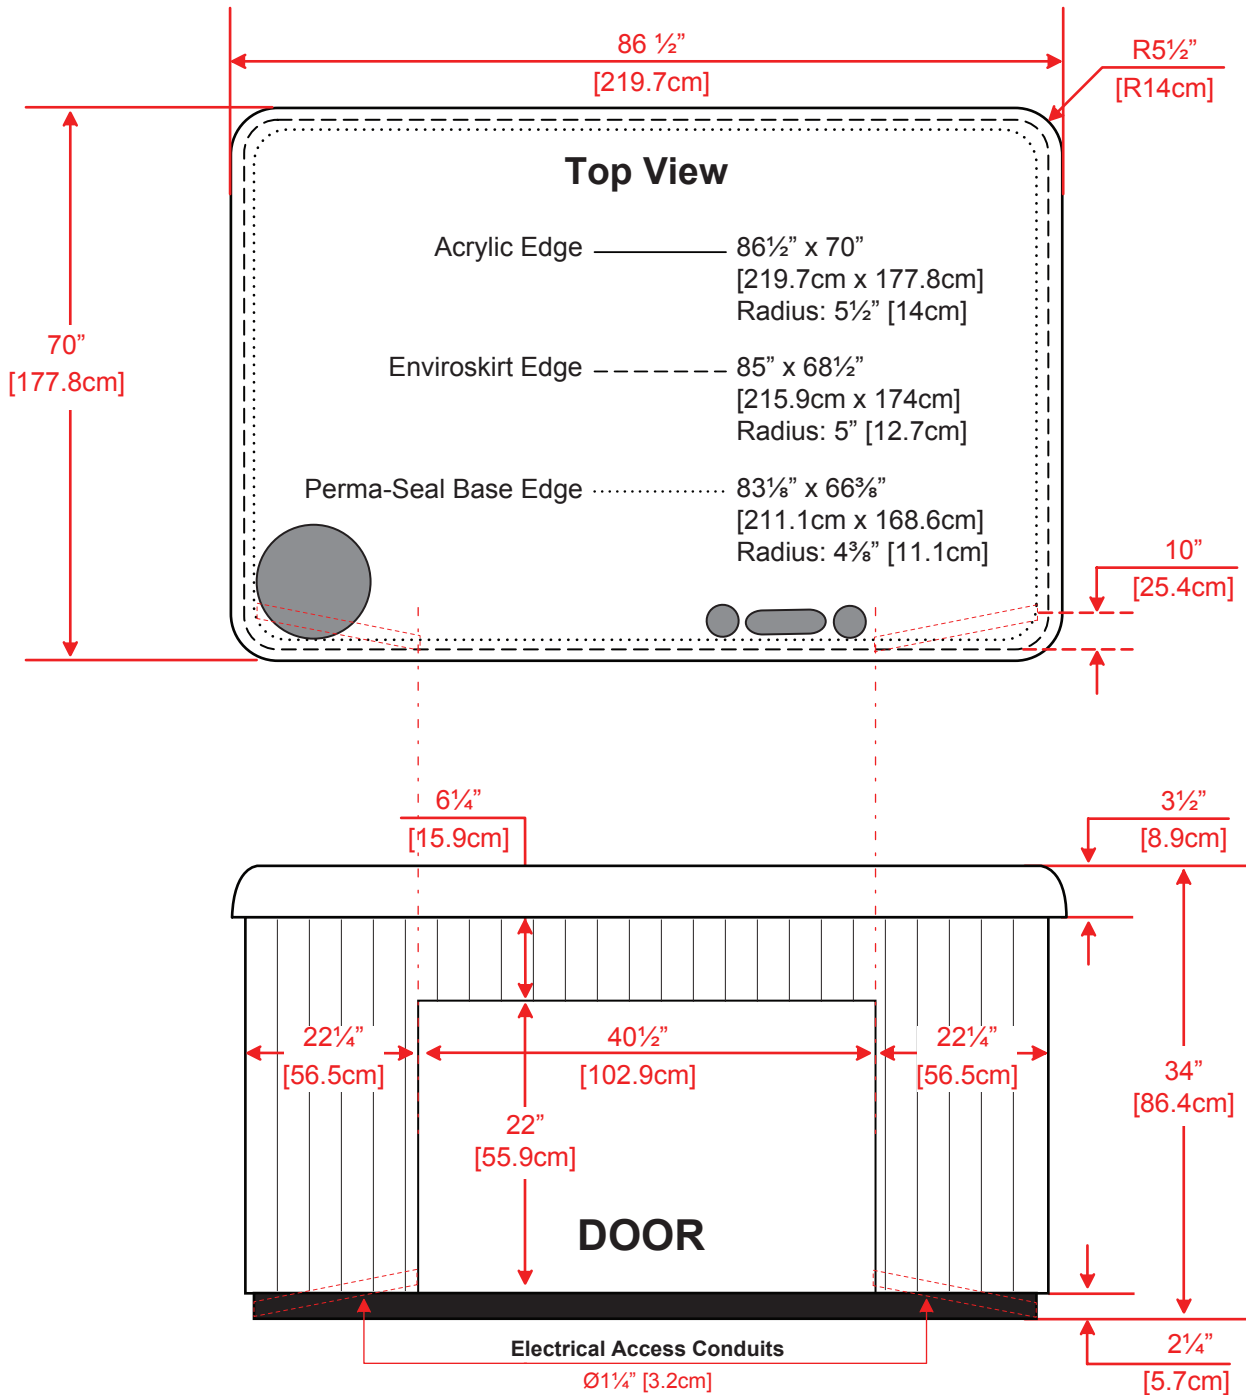

BEACHCOMBER HOT TUB EXTERIOR DIMENSIONS

340 LEEP

* All dimensions are approximate and vary from hot tub to hot tub. For custom applications, all dimensions should be verified with your local store. Dimensions represented above apply to all hot tubs manufactured on or after November 1, 2013.