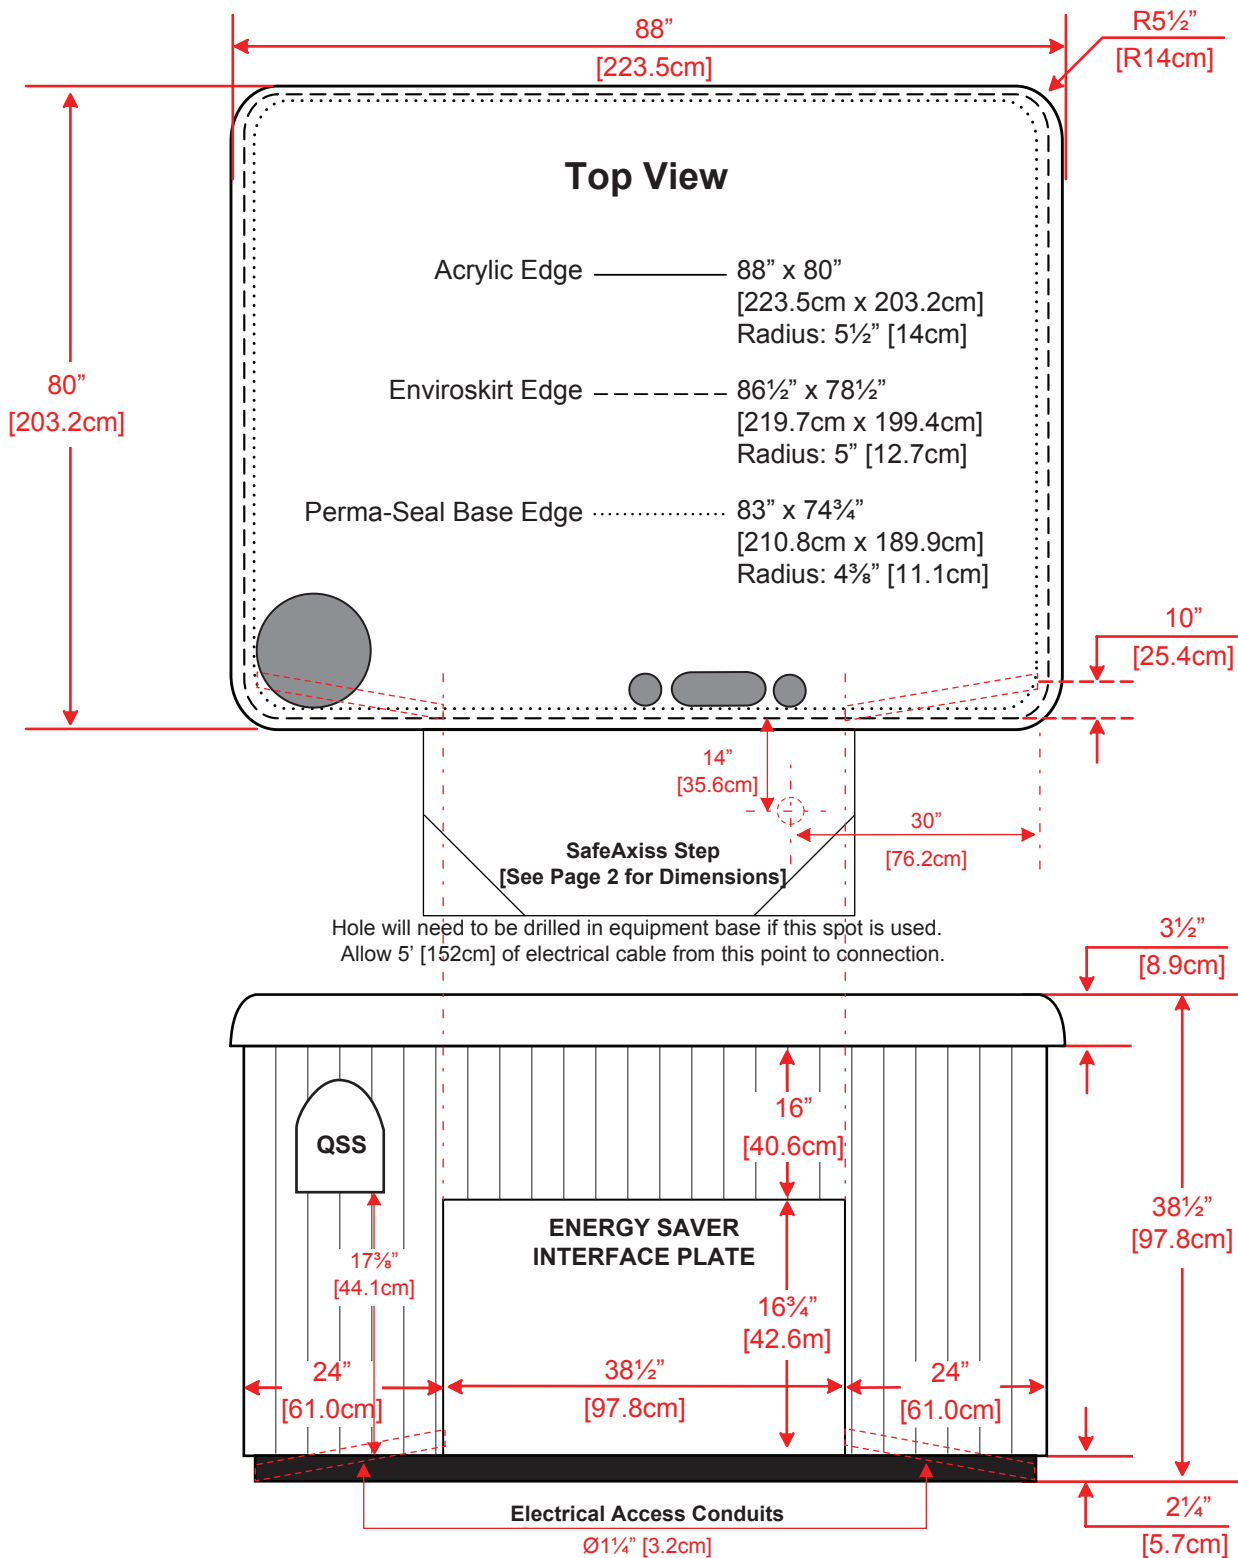

# BEACHCOMBER HOT TUB EXTERIOR DIMENSIONS

# 578 HYBRID

\* All dimensions are approximate and vary from hot tub to hot tub. For custom applications, all dimensions should be verified with your local store. Dimensions represented above apply to all hot tubs manufactured on or after November 1, 2013.

# SAFEAXISS STEP EXTERIOR DIMENSIONS