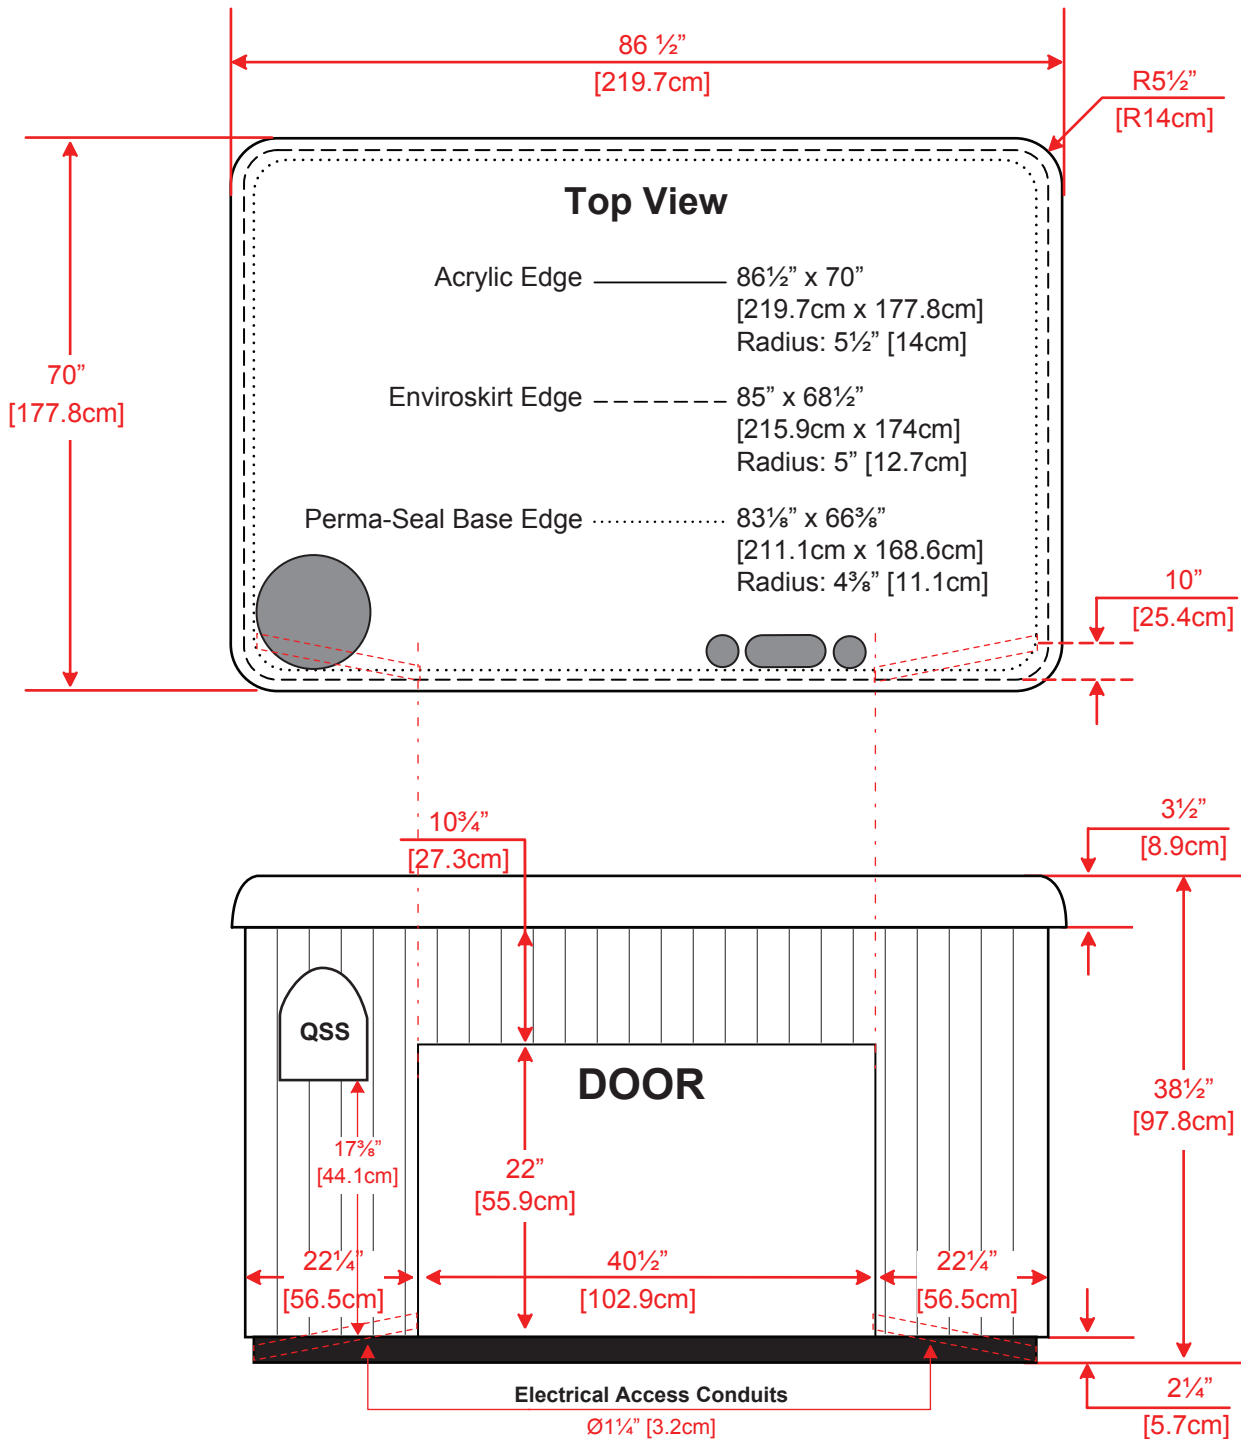

# BEACHCOMBER HOT TUB EXTERIOR DIMENSIONS

# 540 LEEP

\* All dimensions are approximate and vary from hot tub to hot tub. For custom applications, all dimensions should be verified with your local store. Dimensions represented above apply to all hot tubs manufactured on or after November 1, 2013.