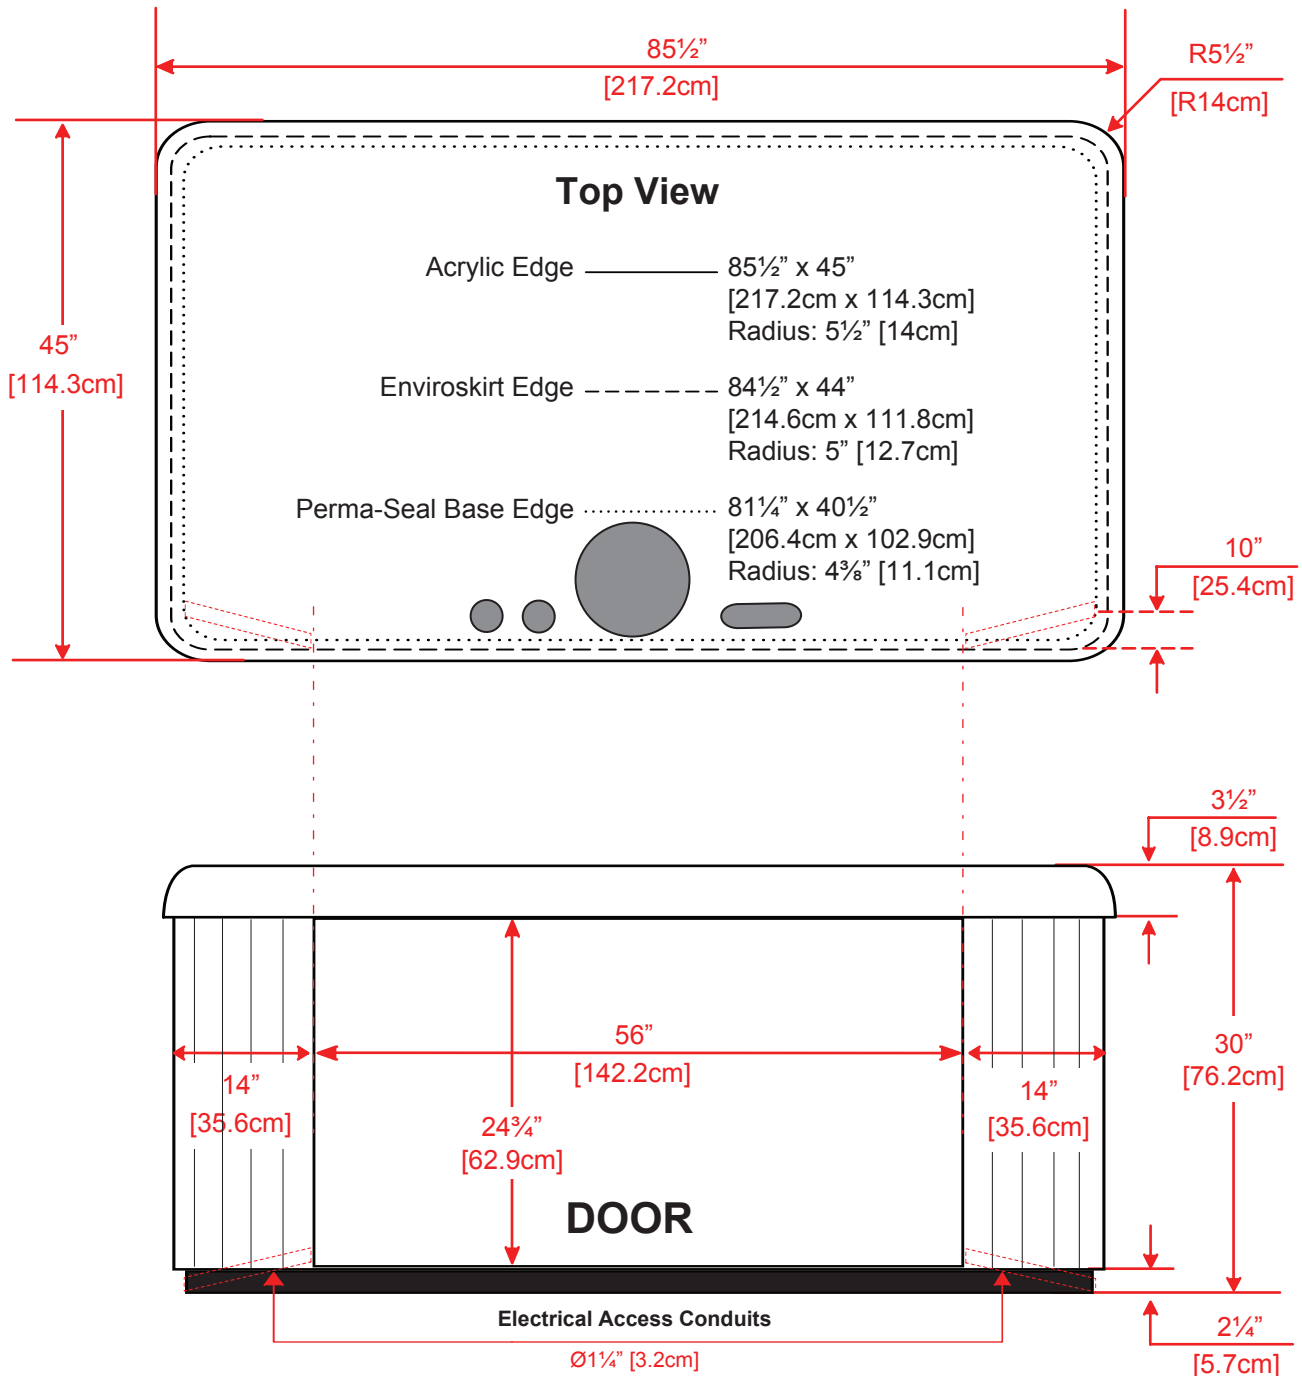

BEACHCOMBER HOT TUB EXTERIOR DIMENSIONS

007 LEEP

* All dimensions are approximate and vary from hot tub to hot tub. For custom applications, all dimensions should be verified with your local store. Dimensions represented above apply to all hot tubs manufactured on or after May 13, 2019.